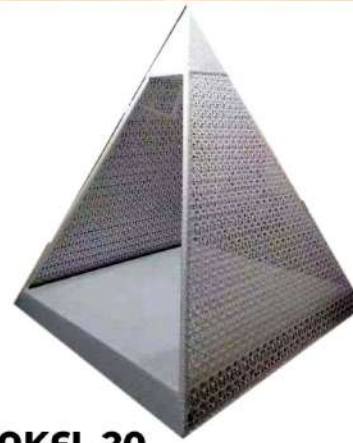

AKFL 18

AKFL 20